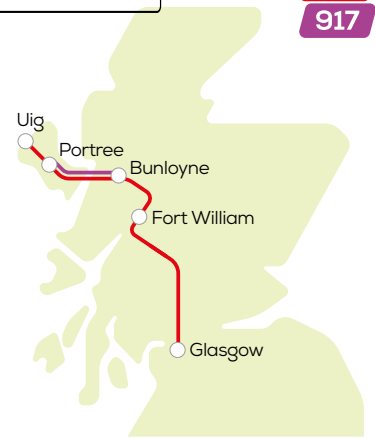

this section does not run on Sundays until 30 April inclusive then daily from Sunday 1 May 2022.

915
916
917

these journeys continue to
Glasgow

- there is a Stagecoach bus connection from Ardvassar on school days here
- there is a Stagecoach bus connection from Armadale Mon-Fri here

- runs daily until Friday 25 March 2022 - not Saturdays there after
- only runs Saturdays from 26 March 2022