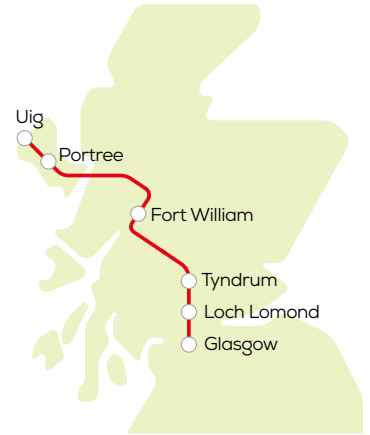

914
915
916

these journeys continue to
Portree & Uig or Portree

daily

route number	915	917	916	915	917	915
Glasgow Buchanan Bus Station			0645	1000		1500
Fort William bus station arr			0946	1315		1815
Fort William bus station dep			1000	1350		1850
Torlundy on A82			1009	1359		1859
Spean Bridge Spean Crescent			1018	1408		1908
Stronaba village on A82			1023	1413		1913
Letterfinlay Hotel on A82			1032	1422		1922
Laggan Locks on A82			1038	1428		1928
Loch Lochy youth hostel			1040	1430		1930
Invergarry A87 opp hotel			1044	1434		1934
Bunloyne Junction	0956	1102	1452	1846	1952	
Cluanie Inn	1008	1114	1504	1858	2004	
Sheil Bridge opp bus shelter	1027	1133	1523	1917	2023	
Inverinate layby near school	1031	1137	1527	1921	2027	
Dornie Bridge	1038	1144	1534	1928	2034	
Ardelve A87 at North Road end	1040	1146	1536	1930	2036	
Kirkton village on A87	1045	1151	1541	1935	2041	
Reraig opp Balmacara Hotel	1047	1153	1543	1937	2043	
Kyle of Lochalsh Old Slipway arr	1053	1159	1549	1943	2049	
Kyle of Lochalsh Old Slipway dep	1100	1205	1555	1950	2055	
Kyleakin Youth Hostel	1105	1210	1600	1955	2100	
Broadford Armadale Road End	1115	1220	1610	2005	2110	
Broadford Post Office	1119	1224	1614	2009	2114	
Strollamus village on A87	1125	1230	1620	2015	2120	
Dunan village on A87	1126	1231	1621	2016	2116	
Ard Dorch village	1127	1232	1622	2017	2117	
Luib A87 at Road End	1129	1234	1624	2019	2124	
Sconser Ferry Road End arr	1139	1244	1634	2029	2134	
Sconser Ferry Road End dep	1139	1245	1634	2029	2134	
Sligachan bus shelter	1144	1250	1639	2034	2139	
Portree Square arr	1159	1305	1654	2049	2154	
Portree Square dep	0830	1310	1715			
Kensaleyre village on A87	0843	1323	1728			
Uig pier	0900	1340	1745			