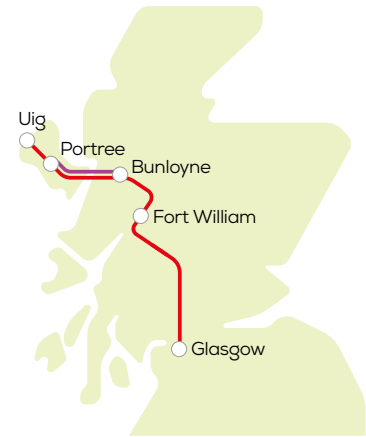

route number	915	917	916	915	917	915
Glasgow Buchanan Bus Station			0645	1000		1500
Fort William bus station arr			0946	1315		1815
Fort William bus station dep			1000	1350		1850
Torlundy on A82			1009	1359		1859
Spean Bridge Spean Crescent			1018	1408		1908
Stronaba village on A82			1023	1413		1913
Letterfinlay Hotel on A82			1032	1422		1922
Laggan Locks on A82			1038	1428		1928
Loch Lochy youth hostel			1040	1430		1930
Invergarry A87 opp hotel			1044	1434		1934
Bunloyne Junction	0956	1102	1452	1846	1952	
Cluanie Inn	1008	1114	1504	1858	2004	
Sheil Bridge opp bus shelter	1027	1133	1523	1917	2023	
Inverinate layby near school	1031	1137	1527	1921	2027	
Dornie Bridge	1038	1144	1534	1928	2034	
Ardelve A87 at North Road end	1040	1146	1536	1930	2036	
Kirkton village on A87	1045	1151	1541	1935	2041	
Reraig opp Balmacara Hotel	1047	1153	1543	1937	2043	
Kyle of Lochalsh Old Slipway arr	1053	1159	1549	1943	2049	
Kyle of Lochalsh Old Slipway dep	1100	1205	1555	1950	2055	
Kyleakin Youth Hostel	1105	1210	1600	1955	2100	
Broadford Armadale Road End	1115	1220	1610	2005	2110	
Broadford Post Office	1119	1224	1614	2009	2114	
Strollamus village on A87	1125	1230	1620	2015	2120	
Dunan village on A87	1126	1231	1621	2016	2116	
Ard Dorch village	1127	1232	1622	2017	2117	
Luib A87 at Road End	1129	1234	1624	2019	2124	
Sconser Ferry Road End arr	1139	1244	1634	2029	2134	
Sconser Ferry Road End dep	1139	1245	1634	2029	2134	
Sligachan bus shelter	1144	1250	1639	2034	2139	
Portree Square arr	1159	1305	1654	2049	2154	
Portree Square dep	0830	1310	1715			
Kensaleyre village on A87	0843	1323	1728			
Uig pier	0900	1340	1745			

915
916
917

this journey does not run on
Sundays until 30 April inclusive, then
daily from Sunday 1 May 2022.

these journeys start from Glasgow
and continue to all places listed to

Portree & Uig or Portree

there is a Stagecoach
bus connection to
Armadale Mon-Fri here