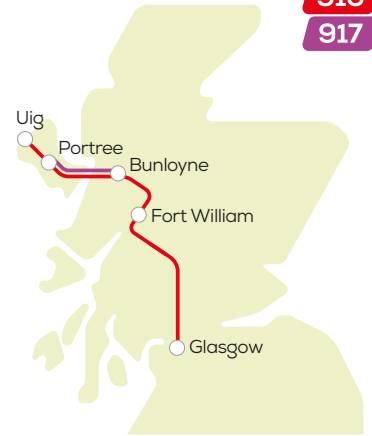

915
916
917

times in pink don't run on Sundays until 2 May 2020

these journeys continue to Glasgow

- runs Sunday to Friday only until 18 October 2019 and from 27 March 2020, otherwise daily
- runs Saturdays only until 19 October 2019 and from 28 March 2020