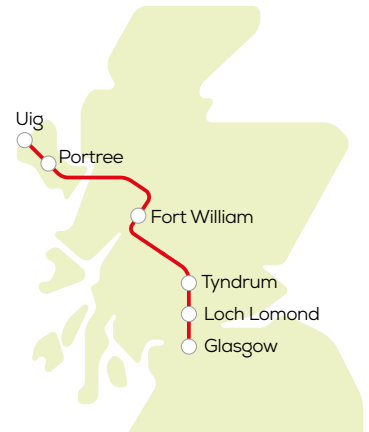

for all services over the festive period - check the website

914
915
916

these journeys continue to **Portree & Uig** or **Portree**