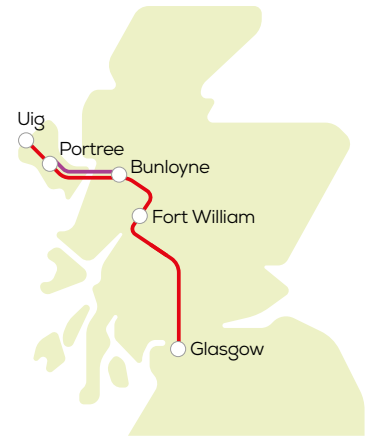

this journey does not run on Sundays between 24 October 2021 and 22 March 2022

these journeys start from Glasgow and continue to all places listed to

Portree & Uig or **Portree**

there is a Stagecoach bus connection to Armadale Mon-Fri here