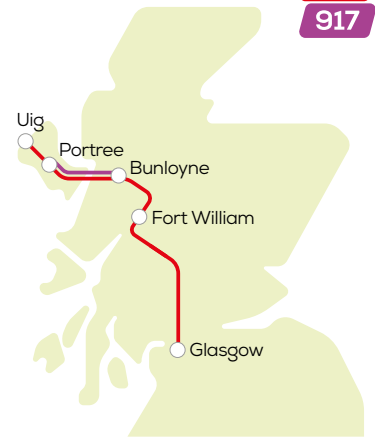

this section does not run on Sundays between 24 October 2021 and 22 March 2022

915
916
917

these journeys continue to

Glasgow

● there is a Stagecoach bus connection from Ardvassar on school days here

◇ there is a Stagecoach bus connection from Armadale Mon-Fri here

● runs daily until Friday 25 March 2022 - not Saturdays there after

○ only runs Saturdays from 26 March 2022