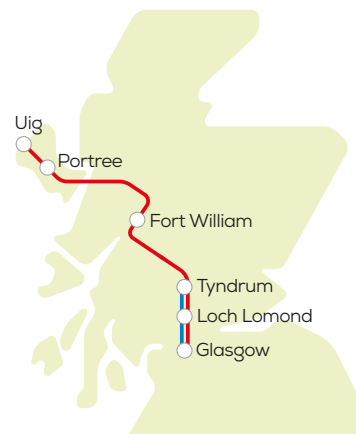

914
915
916

these journeys continue to

Portree & Uig or Portree

daily

route number	915	917	916	915	917	915
Glasgow Buchanan Bus Station			0645	1000		1500
Fort William bus station arr			0946	1315		1815
Fort William bus station dep			1000	1400		1840
Torlundy on A82			1009	1409		1849
Spean Bridge Spean Crescent			1017	1417		1857
Stronaba village on A82			1023	1423		1903
Glen Gloy at junction on A82			1026	1426		1906
Letterfinlay Hotel on A82			1031	1431		1911
Laggan Locks on A82			1038	1438		1918
Loch Lochy youth hostel			1040	1440		1920
Invergarry A87 opp hotel			1044	1444		1924
Bunloyne Junction	0956	1102	1502	1846		1942
Cluanie Inn	1008	1114	1514	1858		1954
Sheil Bridge opp bus shelter	1027	1133	1533	1917		2013
Ault Na Chruinn on A87	1028	1135	1535	1918		2015
Inverinate layby near school	1030	1137	1537	1920		2017
Dornie Bridge	1037	1144	1544	1927		2024
Ardelve A87 at North Road end	1041	1146	1546	1929		2026
Nostie A87 at road end	1043	1147	1547	1930		2027
Auchertyre A87 opp School Road end	1044	1149	1549	1931		2029
Kirkton village on A87	1045	1150	1550	1932		2030
Balmacara A87 opp hotel	1046	1151	1551	1933		2031
Kyle of Lochalsh Old Slipway arr	1054	1159	1559	1941		2039
Kyle of Lochalsh Old Slipway dep	1100	1205	1617	1950		2045
Kyleakin Youth Hostel	1105	1210	1622	1955		2050
Breakish A87 bus shelter	1113	1219	1631	2003		2059
Broadford Armadale Road End	1116	1221	1633	2006		2101
Broadford Post Office	1120	1226	1638	2010		2106
Strollamus village on A87	1127	1231	1643	2017		2111
Dunan village on A87	1128	1232	1644	2018		2112
Ard Dorch village	1131	1234	1646	2021		2114
Luib A87 at Road End	1132	1236	1648	2022		2116
Sconser Ferry Road End arr	1140	1246	1658	2030		2126
Sconser Ferry Road End dep	1142	1248	1658	2032		2126
Sligachan bus shelter	1147	1253	1703	2037		2131
Portree Braes Road End	1158	1304	1714	2048		2142
Portree Aros Centre	1201	1307	1717	2051		2145
Portree Square arr		1202	1308	1718	2052	2146
Portree Square dep	0830		1310	1720		
Kensaleyre village on A87	0843		1323	1733		
Uig pier	0900		1340	1750		