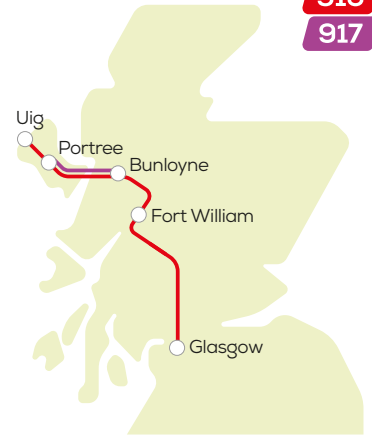

915
916
917

times in pink don't run on Sundays until 2 May 2020

these journeys continue to **Glasgow**

- runs Sunday to Friday only until 18 October 2019 and from 27 March 2020, otherwise daily
- runs Saturdays only until 19 October 2019 and from 28 March 2020