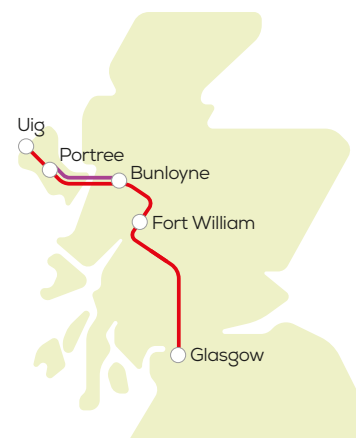

914
915
916

these journeys continue to

Portree & Uig or Portree

daily

route number	915	917	916	915	917	915
Glasgow Buchanan Bus Station			0645	1000		1500
Fort William bus station arr			0946	1315		1815
Fort William bus station dep			1000	1400		1840
Torlundy on A82			1009	1409		1849
Spean Bridge Spean Crescent			1017	1417		1857
Stronaba village on A82			1023	1423		1903
Glen Gloy at junction on A82			1026	1426		1906
Letterfinlay Hotel on A82			1031	1431		1911
Laggan Locks on A82			1038	1438		1918
Loch Lochy youth hostel			1040	1440		1920
Invergarry A87 opp hotel			1044	1444		1924
Bunloyne Junction	0956	1102	1502	1846		1942
Cluanie Inn	1008	1114	1514	1858		1954
Sheil Bridge opp bus shelter	1027	1133	1533	1917		2013
Ault Na Chruinn on A87	1028	1135	1535	1918		2015
Inverinate layby near school	1030	1137	1537	1920		2017
Dornie Bridge	1037	1144	1544	1927		2024
Ardelve A87 at North Road end	1041	1146	1546	1929		2026
Nostie A87 at road end	1043	1147	1547	1930		2027
Auchertyre A87 opp School Road end	1044	1149	1549	1931		2029
Kirkton village on A87	1045	1150	1550	1932		2030
Balmacara A87 opp hotel	1046	1151	1551	1933		2031
Kyle of Lochalsh Old Slipway arr	1054	1159	1559	1941		2039
Kyle of Lochalsh Old Slipway dep	1100	1205	1617	1950		2045
Kyleakin Youth Hostel	1105	1210	1622	1955		2050
Breakish A87 bus shelter	1113	1219	1631	2003		2059
Broadford Armadale Road End	1116	1221	1633	2006		2101
Broadford Post Office	1120	1226	1638	2010		2106
Strollamus village on A87	1127	1231	1643	2017		2111
Dunan village on A87	1128	1232	1644	2018		2112
Ard Dorch village	1131	1234	1646	2021		2114
Luib A87 at Road End	1132	1236	1648	2022		2116
Sconser Ferry Road End arr	1140	1246	1658	2030		2126
Sconser Ferry Road End dep	1142	1248	1658	2032		2126
Sligachan bus shelter	1147	1253	1703	2037		2131
Portree Braes Road End	1158	1304	1714	2048		2142
Portree Aros Centre	1201	1307	1717	2051		2145
Portree Square arr		1202	1308	1718	2052	2146
Portree Square dep	0830		1310	1720		
Kensaleyre village on A87	0843		1323	1733		
Uig pier	0900		1340	1750		